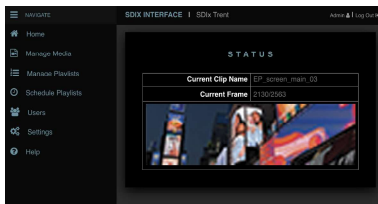

- Corporate reception
- Advertising billboard
- Internal premium signage
- Artistic displays

PORTFOLIO

WEB Control

The web-based control interface is designed for intuitive, non-technical use. It features clear iconography, drag-and-drop media uploads, streamlined playlist creation and scheduling, and a real-time status page for remote output monitoring. An advanced mode supports multi-user access with role-based permissions, enabling functions such as remote support and media authorization for playlist management.